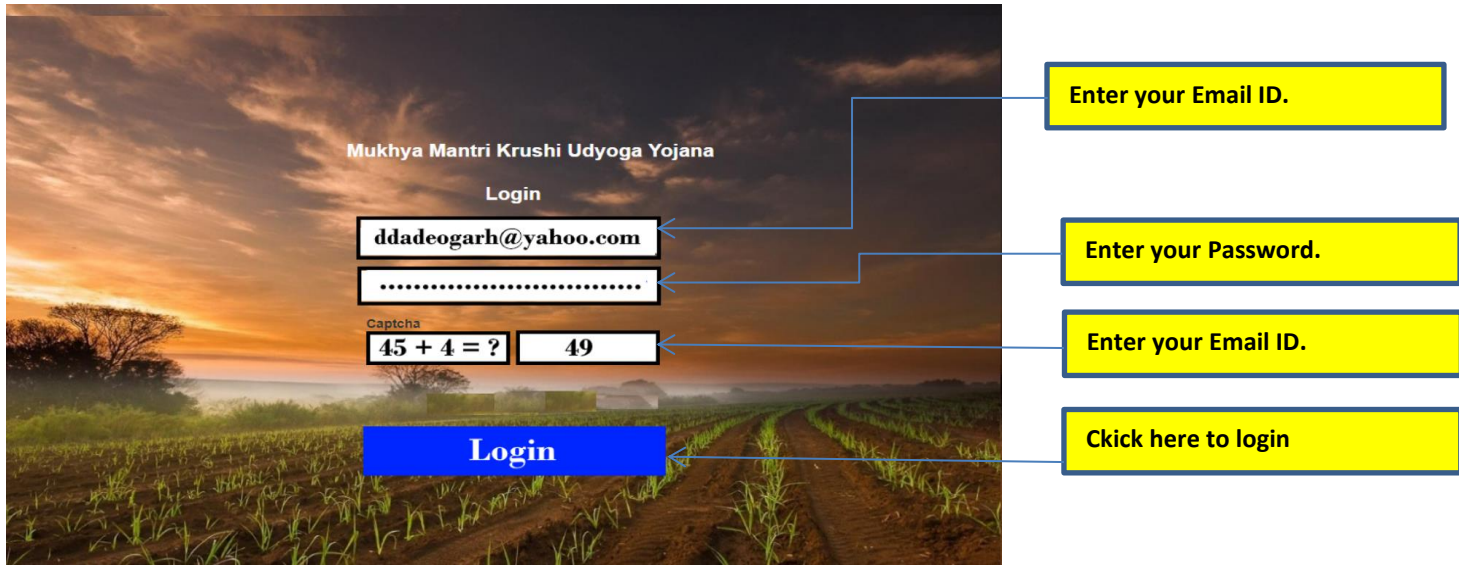

Mukhya Mantri Krushi Udyog Jojana

Department of Agriculture & farmers' Empowerment

DDA - MANUAL

Login Screen of Deputy Director of Agriculture(DDA). In this page DDA has to enter his/her Email ID , Password and Captcha . After entering correct login credential DDA can login by click on Login button.

This is DDA dashboard. Here DDA will approve/reject the project according to the discussion in DLSSC meeting. If DDA approves a project the Go-Ahead will be generated automatically. If rejected, the beneficiary will be intimated by sms.